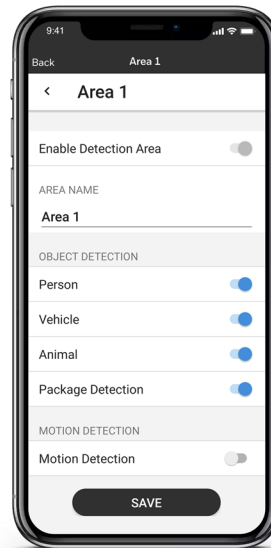

Select the types of notifications that you want to receive.

FROM
resideo

Resideo Technologies, Inc.
2 Corporate Center Drive, Suite 100
Melville, NY 11747

For more information
resideo.com

L_VX1HDVEUS_D | HDS | 11/23
© 2023 Resideo Technologies, Inc.
All rights reserved