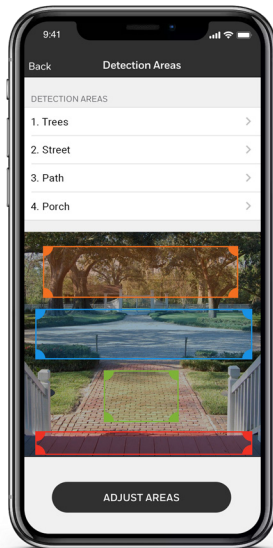

- Know what is happening around your home anytime, anywhere – easily view live and recorded video
- Advanced event detection helps reduce false notifications – differentiates between people, vehicles, packages and animals
- High-resolution, color, night vision, live and recorded video – lighting the entryway when you need it most
- Equipped with a siren and LED spotlight that can be used to warn or deter intruders
- Attractive and stylish design with customizable trim rings to complement home decor

Features & Benefits

- **2-Way Interactive Audio**
Greet visitors and have a conversation before opening or remotely unlocking the door.
- **Compact, Modern Design**
Sleek, unobtrusive design that fits most door trims
- **Dual-Band Wi-Fi Connectivity**
Dual-band 2.4GHz and 5GHz Wi-Fi provides flexibility and range performance while simplifying the installation
- **Supports Smart Home Connectivity**
Integration with the ProSeries 7-inch, All-in-One Panel (PROA7PLUS), ProSeries 7-inch Wireless Touchscreen (PROWLTOUCH).
- **Built-in LED Spotlight and Siren**
Warn intruders from any location
- **Flexible Fields of View**
3 available fields of view (tall, full, wide), wide dynamic range
- **Color Night Vision**
Crystal clear nighttime video in color can help find keys, and light the way for guests

Resideo Total Connect 2.0 App for Homeowners

Stay connected with HD video viewing and advanced event detection, including a complete feature set for the connected home with built-in tutorials.

Customize your surveillance experience: