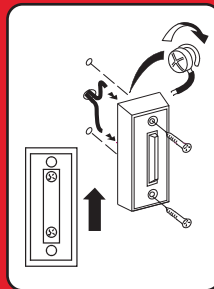

Honeywell

Wired Bell Push
Sonnette câblée
Pulsador del timbre cableado

This is a legacy product document supported by Resideo. It is no longer manufactured

White
Blanche
Blanco

RPW110A

Vertical mounting
Installation à la verticale
Montarse verticalmente